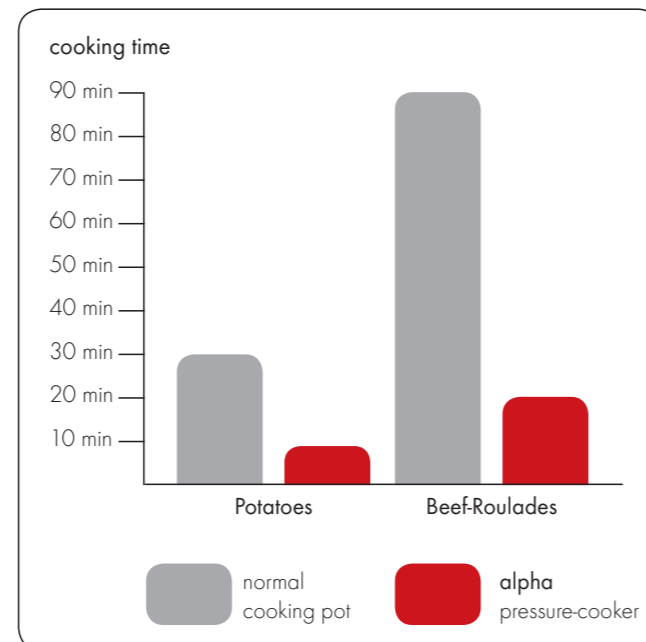

alpha has charm and style ...

The alpha design is reminiscent of the functional aesthetics of the Bauhaus style. That's something else of which alpha has already convinced the experts: winner of many prizes, as „Kitchen innovation of the Year“ and the prestigious „Gourmet Gold“, alpha by cookvision is a prime example for modern pressure cooking.